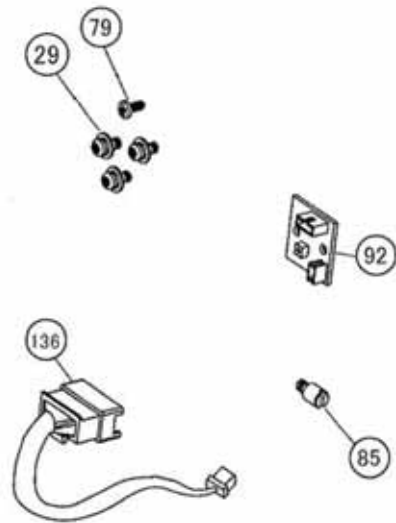

# ASSEMBLY ILLUSTRATIONS, CONT'D

Figure PL5, Assembly (5)

**ASSEMBLY ILLUSTRATIONS, CONT'D**

**Figure PL6, Assembly (6)**

# ASSEMBLY ILLUSTRATIONS, CONT'D

Figure PL7, Assembly (7)

## ASSEMBLY ILLUSTRATIONS, CONT'D

**Figure PL8, Assembly (8)**

## ITEM AND DESCRIPTION TABLE

ALL ASSEMBLIES (1-8)		
ITEM	PART NUMBER	PART DESCRIPTION
5	P24728010	BASE BRACKET
12	P24738000	P.GUIDE BR
13	MD4300622	PAN HEAD SCREW+SW+WL
15	R11209000	DP.BRA BR SET
21	Q01889000	GUIDE SHEET
24	P24739000	HINJI
25	P24732000	SCREW
27	P24733010	DP SPRING
29	MD4400822	PAN HEAD SCREW+SW+WL
32	R11210020	OPEN BASE BR SET
36	P24741000	ROLLER BASE BR
40	P24742000	SHAFT(DP.ROLLER)
42	P24743000	PRESSURE ROLLER
43	PT9691300	STEEL BALL
44	P16869000	SPRING(LOCK)
45	P16849010	ROLL BUSH
46	MA2200422	BIND HEAD SCREW
48	P25106000	TORQUE LIMITER
49	P22505000	ONEWAY CLUTCH
51	P12665000	BEARING
52	ND0040030	E SNAP RING
54	P23890000	SHAFT (ROLLER)
55	P23891010	COLLAR (DIS ROLLER)
57	ND0020030	E SNAP RING
59	P12269000	ROLLER SPRING
61	P24744000	OPEN LEVER BR
63	Q01275000	STICKER
64	Q01031000	STICKER
65	Q01396000	SHEET(THUNDERON)
68	Q01376000	STICKER(MANUAL)
70	P24736001	OPEN COVER BR
74	MA0200822	PAN HEAD SCREW
76	R05171010	DP GUIDE SET
79	M16221000	BIND HEAD P TIGHT SCREW
82	P12237110	DP FRONT COVER
85	P21948010	LOCK SHAFT