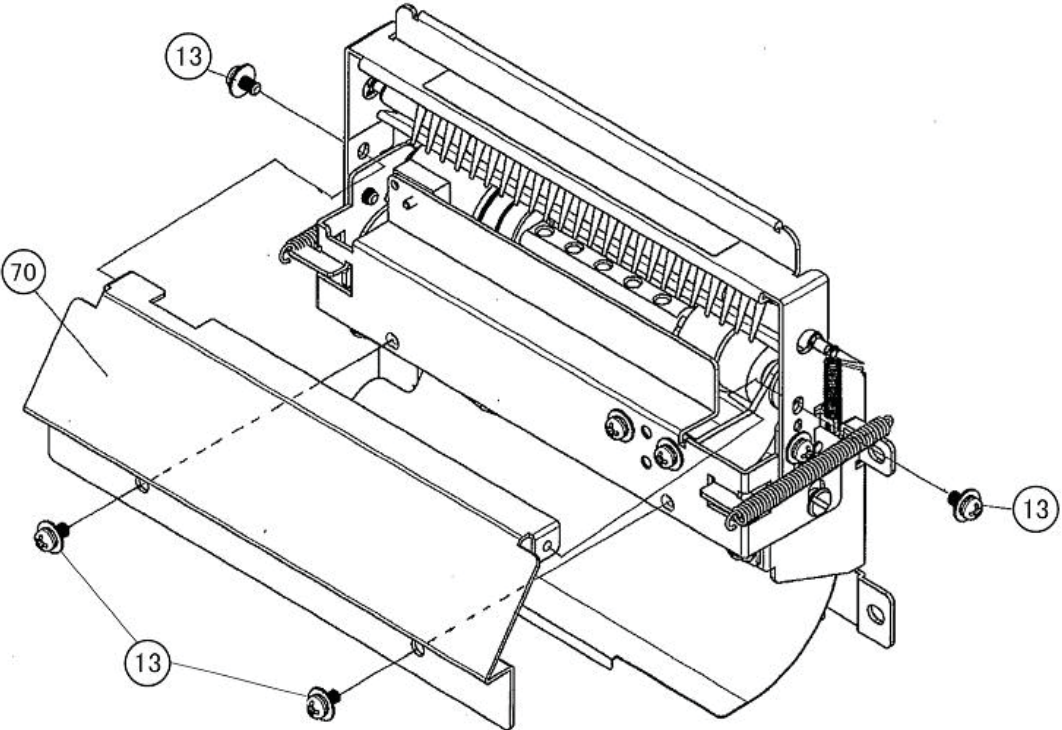

# ASSEMBLY ILLUSTRATIONS

---

Figure PL1, Assembly (1)

ASSEMBLY ILLUSTRATIONS, CONT'D

Figure PL2, Assembly (2)

**ASSEMBLY ILLUSTRATIONS, CONT'D**

**Figure PL3, Assembly (3)**

# ASSEMBLY ILLUSTRATIONS, CONT'D

Figure PL5, Assembly (5)

**ASSEMBLY ILLUSTRATIONS, CONT'D**

**Figure PL6, Assembly (6)**

# ASSEMBLY ILLUSTRATIONS, CONT'D

Figure PL7, Assembly (7)

## ITEM AND DESCRIPTION TABLE

ALL ASSEMBLIES (1-8)		
ITEM	PART NUMBER	PART DESCRIPTION
5	P24728010	BASE BRACKET
12	P24738000	P.GUIDE BR
13	MD4300622	PAN HEAD SCREW+SW+WL
15	R11209000	DP.BRA BR SET
21	Q01889000	GUIDE SHEET
24	P24739000	HINJI
25	P24732000	SCREW
27	P24733010	DP SPRING
29	MD4400822	PAN HEAD SCREW+SW+WL
32	R11210020	OPEN BASE BR SET
36	P24741000	ROLLER BASE BR
40	P24742000	SHAFT(DP.ROLLER)
42	P24743000	PRESSURE ROLLER
43	PT9691300	STEEL BALL
44	P16869000	SPRING(LOCK)
45	P16849010	ROLL BUSH
46	MA2200422	BIND HEAD SCREW
48	P25106000	TORQUE LIMITER
49	P22505000	ONEWAY CLUTCH
51	P12665000	BEARING
52	ND0040030	E SNAP RING
54	P23890000	SHAFT (ROLLER)
55	P23891010	COLLAR (DIS ROLLER)
57	ND0020030	E SNAP RING
59	P12269000	ROLLER SPRING
61	P24744000	OPEN LEVER BR
63	Q01275000	STICKER
64	Q01031000	STICKER
65	Q01396000	SHEET(THUNDERON)
68	Q01376000	STICKER(MANUAL)
70	P24736001	OPEN COVER BR
74	MA0200822	PAN HEAD SCREW
76	R05171010	DP GUIDE SET
79	M16221000	BIND HEAD P TIGHT SCREW
82	P12237110	DP FRONT COVER
85	P21948010	LOCK SHAFT