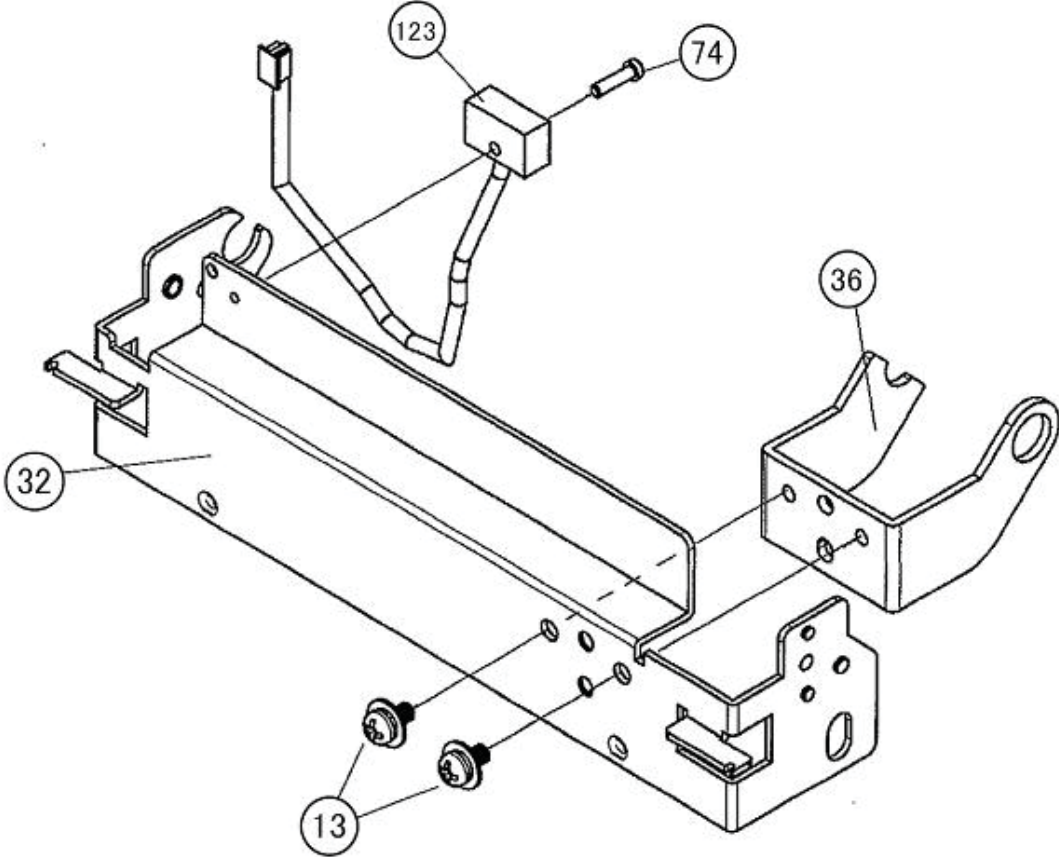

# ASSEMBLY ILLUSTRATIONS

---

Figure PL1, Assembly (1)

ASSEMBLY ILLUSTRATIONS, CONT'D

Figure PL2, Assembly (2)

**ASSEMBLY ILLUSTRATIONS, CONT'D**

**Figure PL3, Assembly (3)**

## ITEM AND DESCRIPTION TABLE

ALL ASSEMBLIES (1-8)		
ITEM	PART NUMBER	PART DESCRIPTION
5	P24728010	BASE BRACKET
12	P24738000	P.GUIDE BR
13	MD4300622	PAN HEAD SCREW+SW+WL
15	R11209000	DP.BRA BR SET
21	Q01889000	GUIDE SHEET
24	P24739000	HINJI
25	P24732000	SCREW
27	P24733010	DP SPRING
29	MD4400822	PAN HEAD SCREW+SW+WL
32	R11210020	OPEN BASE BR SET
36	P24741000	ROLLER BASE BR
40	P24742000	SHAFT(DP.ROLLER)
42	P24743000	PRESSURE ROLLER
43	PT9691300	STEEL BALL
44	P16869000	SPRING(LOCK)
45	P16849010	ROLL BUSH
46	MA2200422	BIND HEAD SCREW
48	P25106000	TORQUE LIMITER
49	P22505000	ONEWAY CLUTCH
51	P12665000	BEARING
52	ND0040030	E SNAP RING
54	P23890000	SHAFT (ROLLER)
55	P23891010	COLLAR (DIS ROLLER)
57	ND0020030	E SNAP RING
59	P12269000	ROLLER SPRING
61	P24744000	OPEN LEVER BR
63	Q01275000	STICKER
64	Q01031000	STICKER
65	Q01396000	SHEET(THUNDERON)
68	Q01376000	STICKER(MANUAL)
70	P24736001	OPEN COVER BR
74	MA0200822	PAN HEAD SCREW
76	R05171010	DP GUIDE SET
79	M16221000	BIND HEAD P TIGHT SCREW
82	P12237110	DP FRONT COVER
85	P21948010	LOCK SHAFT