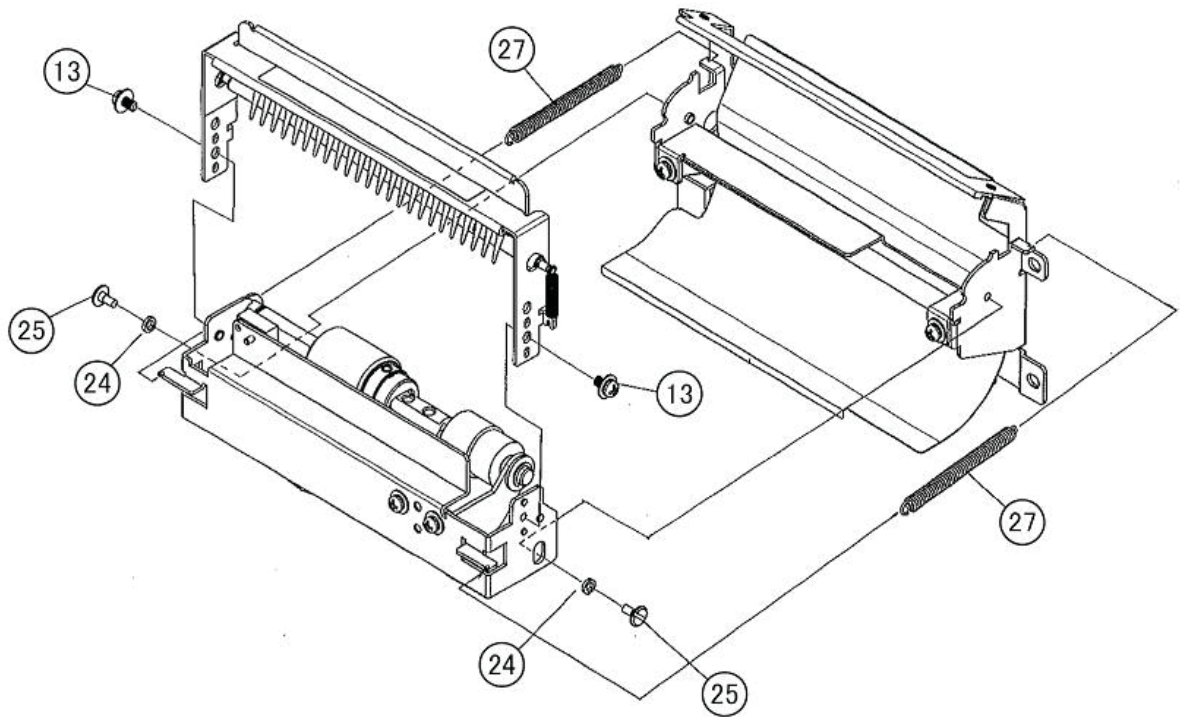

# ASSEMBLY ILLUSTRATIONS

---

Figure PL1, Assembly (1)

ASSEMBLY ILLUSTRATIONS, CONT'D

Figure PL2, Assembly (2)

**ASSEMBLY ILLUSTRATIONS, CONT'D**

**Figure PL3, Assembly (3)**

# ASSEMBLY ILLUSTRATIONS, CONT'D

Figure PL5, Assembly (5)

**ASSEMBLY ILLUSTRATIONS, CONT'D**

**Figure PL6, Assembly (6)**

# ASSEMBLY ILLUSTRATIONS, CONT'D

Figure PL7, Assembly (7)

## ITEM AND DESCRIPTION TABLE

ALL ASSEMBLIES (1-8)		
ITEM	PART NUMBER	PART DESCRIPTION
5	P24728010	BASE BRACKET
12	P24738000	P.GUIDE BR
13	MD4300622	PAN HEAD SCREW+SW+WL
15	R11209000	DP.BRA BR SET
21	Q01889000	GUIDE SHEET
24	P24739000	HINJI
25	P24732000	SCREW
27	P24733010	DP SPRING
29	MD4400822	PAN HEAD SCREW+SW+WL
32	R11210020	OPEN BASE BR SET
36	P24741000	ROLLER BASE BR
40	P24742000	SHAFT(DP.ROLLER)
42	P24743000	PRESSURE ROLLER
43	PT9691300	STEEL BALL
44	P16869000	SPRING(LOCK)
45	P16849010	ROLL BUSH
46	MA2200422	BIND HEAD SCREW
48	P25106000	TORQUE LIMITER
49	P22505000	ONEWAY CLUTCH
51	P12665000	BEARING
52	ND0040030	E SNAP RING
54	P23890000	SHAFT (ROLLER)
55	P23891010	COLLAR (DIS ROLLER)
57	ND0020030	E SNAP RING
59	P12269000	ROLLER SPRING
61	P24744000	OPEN LEVER BR
63	Q01275000	STICKER
64	Q01031000	STICKER
65	Q01396000	SHEET(THUNDERON)
68	Q01376000	STICKER(MANUAL)
70	P24736001	OPEN COVER BR
74	MA0200822	PAN HEAD SCREW
76	R05171010	DP GUIDE SET
79	M16221000	BIND HEAD P TIGHT SCREW
82	P12237110	DP FRONT COVER
85	P21948010	LOCK SHAFT