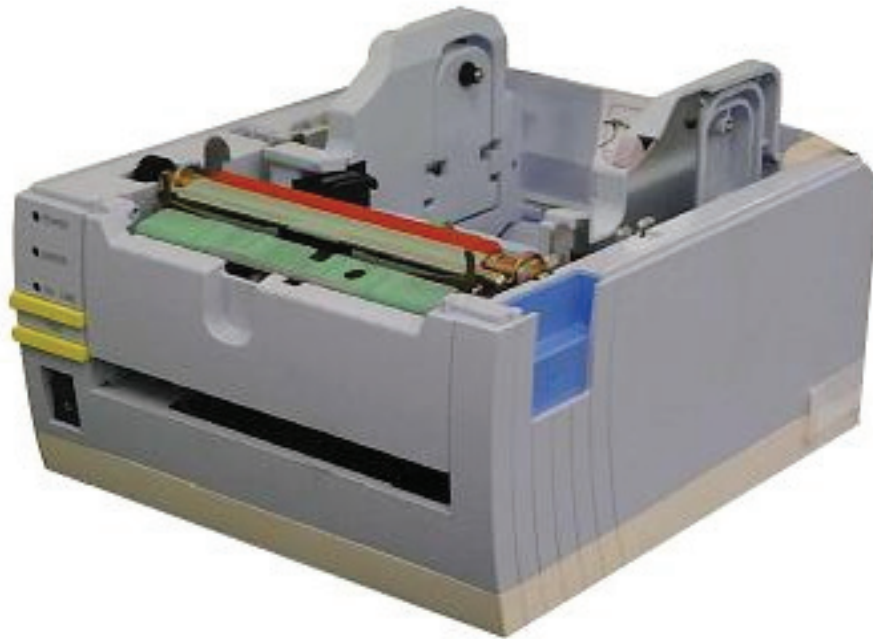

Linerless Kit Parts List

For printer models:

CT4i Series

PN: 9001245(A)

SATO America, Inc.

**10350A Nations Ford Road
Charlotte, NC 28273**

Main Phone: (704) 644-1650

Technical Support: (704) 644-1660

Technical Support Fax: (704) 644-1661

E-Mail: satosales@satoamerica.com

www.satoamerica.com

© SATO America, Inc. 2011

All rights reserved.

LINERLESS KIT ASSEMBLY

Figure PL1a, Linerless Kit Assembly

LINERLESS KIT ASSEMBLY (PL1A)		
ITEM	PART NUMBER	PART DESCRIPTION
1	RC1A20102	PLATEN ROLLER (N) SUB ASSY
2	P29721000	SHEET (DP.BAR)
4	Q01524020	SHEET (LINERLESS BR)
5	R13658000	LINERLESS KIT GUIDE SET
6	P30405000	LINERLESS KIT SPACER
8	P29720000	SHEET RH
9	P29710000	SHEET LH (V)
10	P30794000	SHEET SUPPORT
11	P20676010	FRONT COVER (OPTION)
12	RF0A20004	DISPENSER ASSEMBLY -LF