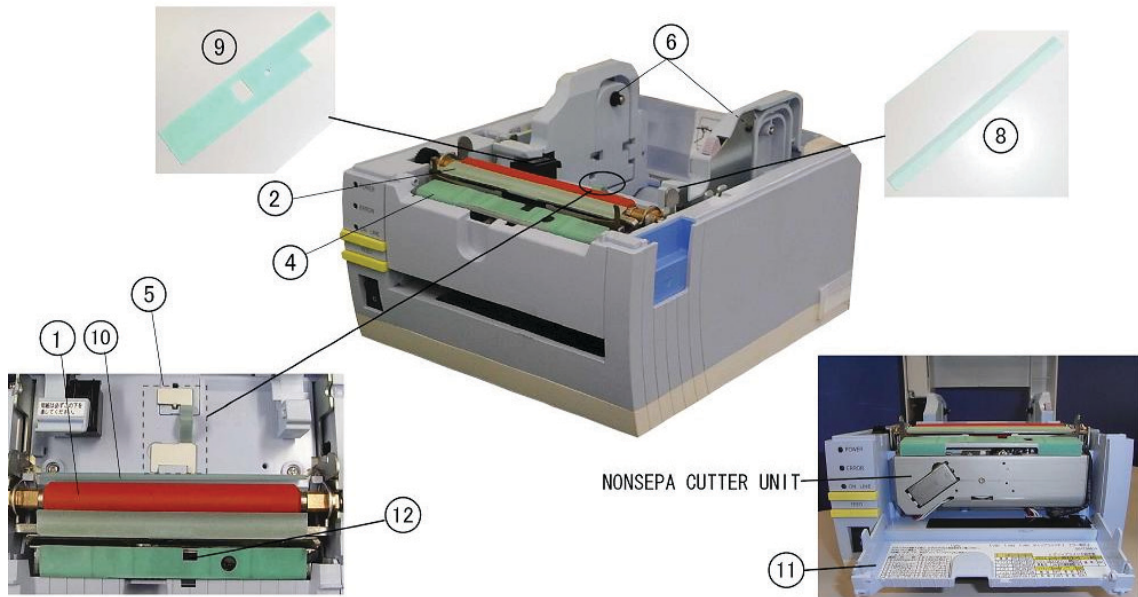

Technical Support Fax: (704) 644-1661

E-Mail: satosales@satoamerica.com

www.satoamerica.com

© SATO America, Inc. 2011

All rights reserved.

LINERLESS KIT ASSEMBLY

Figure PL1a, Linerless Kit Assembly

LINERLESS KIT ASSEMBLY (PL1A)		
ITEM	PART NUMBER	PART DESCRIPTION
1	RC1A20102	PLATEN ROLLER (N) SUB ASSY
2	P29721000	SHEET (DP.BAR)
4	Q01524020	SHEET (LINERLESS BR)
5	R13658000	LINERLESS KIT GUIDE SET
6	P30405000	LINERLESS KIT SPACER
8	P29720000	SHEET RH
9	P29710000	SHEET LH (V)
10	P30794000	SHEET SUPPORT
11	P20676010	FRONT COVER (OPTION)
12	RF0A20004	DISPENSER ASSEMBLY -LF